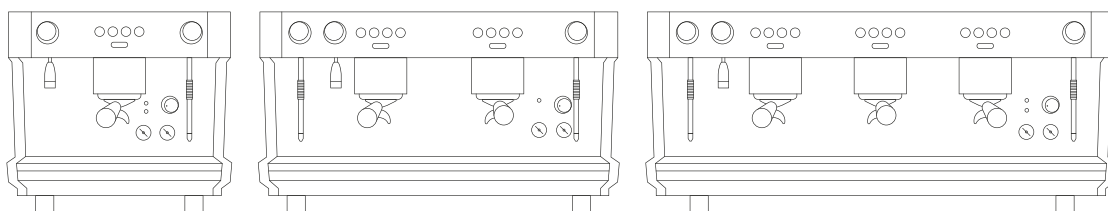

Barista area LED lighting

Stainless steel steam wands

Ergonomic filter-holder

Automatic boiler refill

Boiler drain tap located in the center of the drip tray

Quick and easy access to the machine for maintenance

Steam and water levers

IB Connect (optional)

Available finishes

Choose between white or black finish.

Ask for more information.

Technical specifications	1 Group	2 Groups	3 Groups
Boiler capacity	6.5 L	11L - 14 L*	18 L
Power	1800 W - 2400 W	3000 W - 3800 W*	5000 W - 6000 W*
Weight	42 Kg	60 Kg - 66 Kg*	74 Kg - 80 Kg*
Dimensions L x W x H	476 x 585 x 451 mm	790 x 585 x 451 mm	964 x 585 x 451 mm
Front distance between legs Side distance: 268 mm	330 mm	644 mm	818 mm