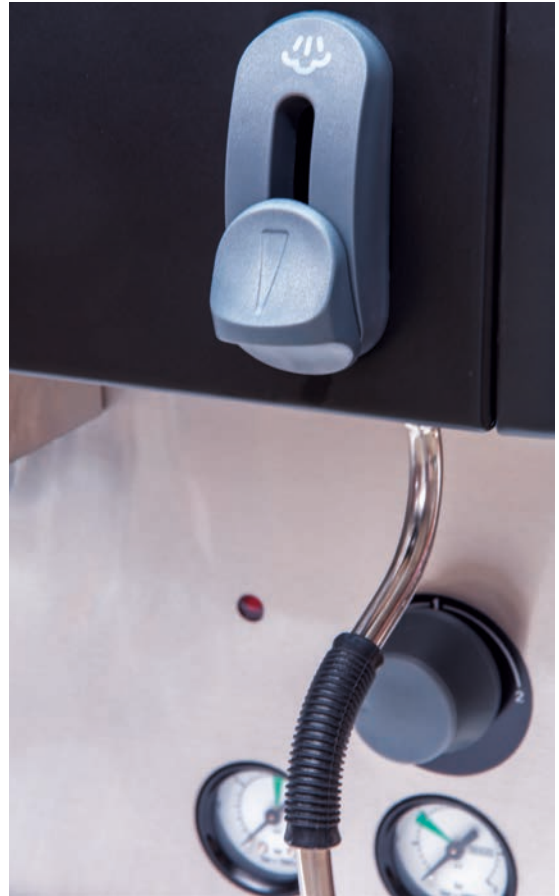

IBERITAL

Function meets seduction

Iberital Intenz

The stylish and attractive solution with strength and robustness to last.

Iberital Intenz is a machine made to satisfy the most demanding tastes.

Built to withstand intensive use, Iberital Intenz is as robust and precise as it is sophisticated and versatile to meet the highest performance standards.

Every one of the Iberital Intenz's curves exudes style and attention to detail. From its metallic finish, round and smooth to the touch, to its sensitive, ergonomic buttons, and its stylized, lightweight profile. The cohesion between its components gives the a single, uniform structure.

Iberital Intenz

MONO BOILER

Designed to withstand intensive use.

Mono boiler system

Electronic dosage (4 doses + continuous)

Volumetric Control

Pre-infusion

Touch pad with blue leds

Barista area LED lighting

Stainless steel steam wands

Ergonomic filter-holder

Automatic boiler refill

Boiler drain tap located in the center of the drip tray

Quick and easy access to the machine for maintenance