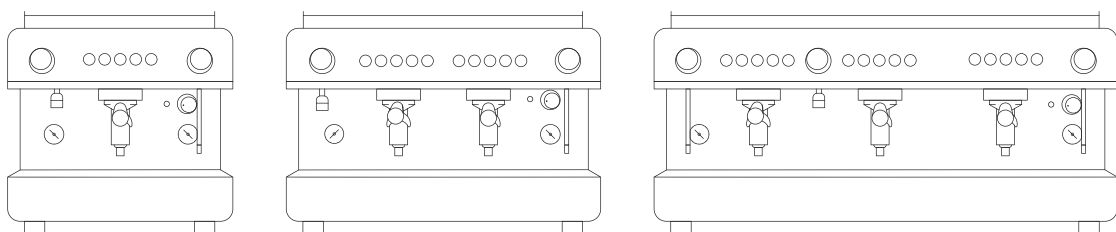

Fast turn steam knobs

Wooden filter-holder and knobs (optional)

IB Connect (optional)

Available finishes

Because everything tastes better with color. Our IB7 adds flavor to any setting with its colorful finishes. Available in Iberital Red, Glossy White, Tiffany Blue and Pure Black.

Ask for more information.

Technical specifications	1 Group	2 Groups 2 Groups-C	3 Groups
Boiler capacity	6.5 L	11 L	18 L
Power	1800 W	3000 W	5000 W
Weight	41 Kg	55 Kg 52 Kg	72 Kg
Dimensions L x W x H	445 x 508 x 460 mm	695 x 508 x 460 mm 540 x 508 x 460 mm	870 x 508 x 460 mm
Front distance between legs Side distance: 345 mm	345 mm	600 mm 445 mm	772 mm